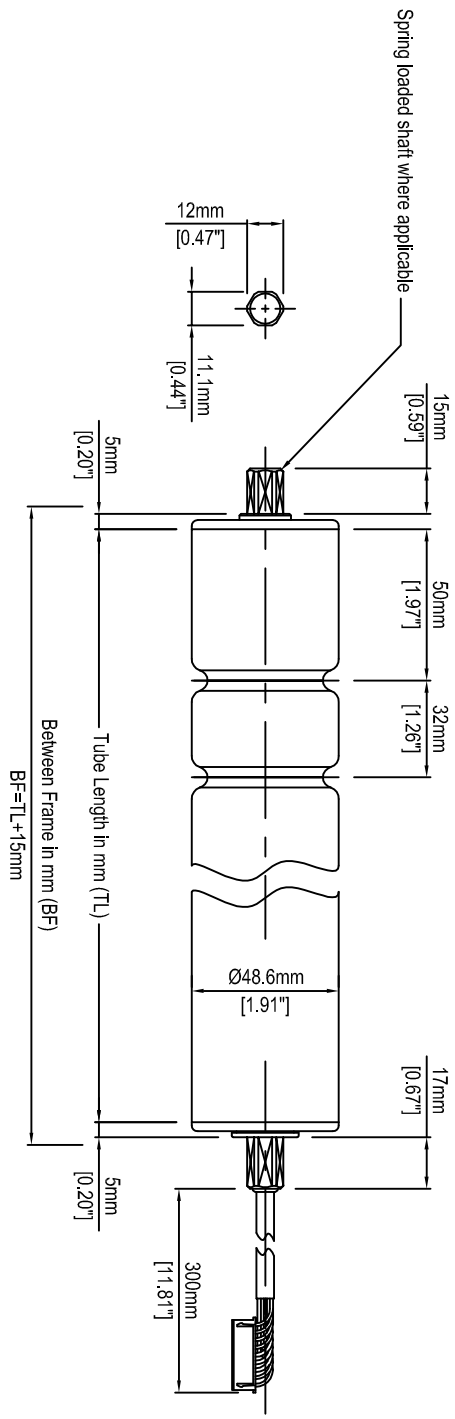

REV	DESCRIPTION	DATE

ITOHI DENKI USA, INCORPORATED

PM486FE POWER ROLLER

SCALE:	NONE	DRAWN BY:	BNB	DATE:	05.01.09
--------	------	-----------	-----	-------	----------